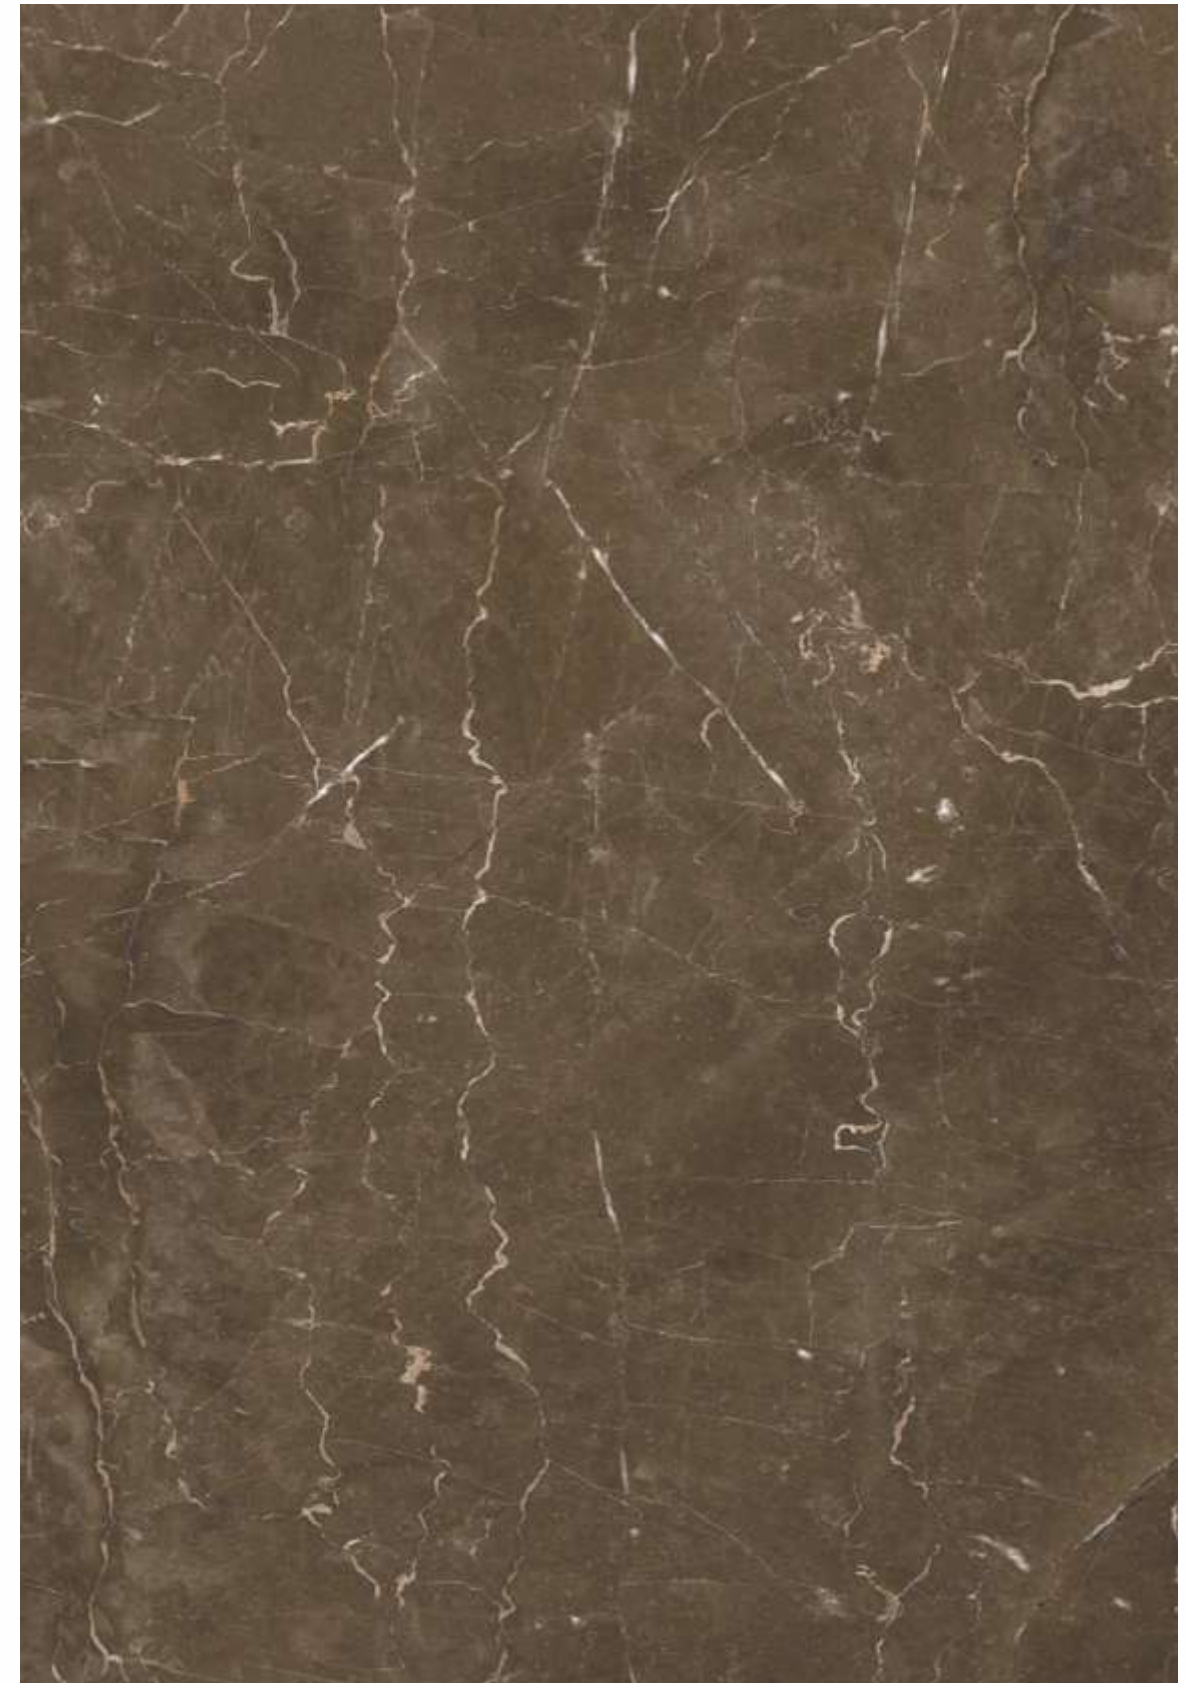

ARMANI BROWN

PREMIUM POLISHED