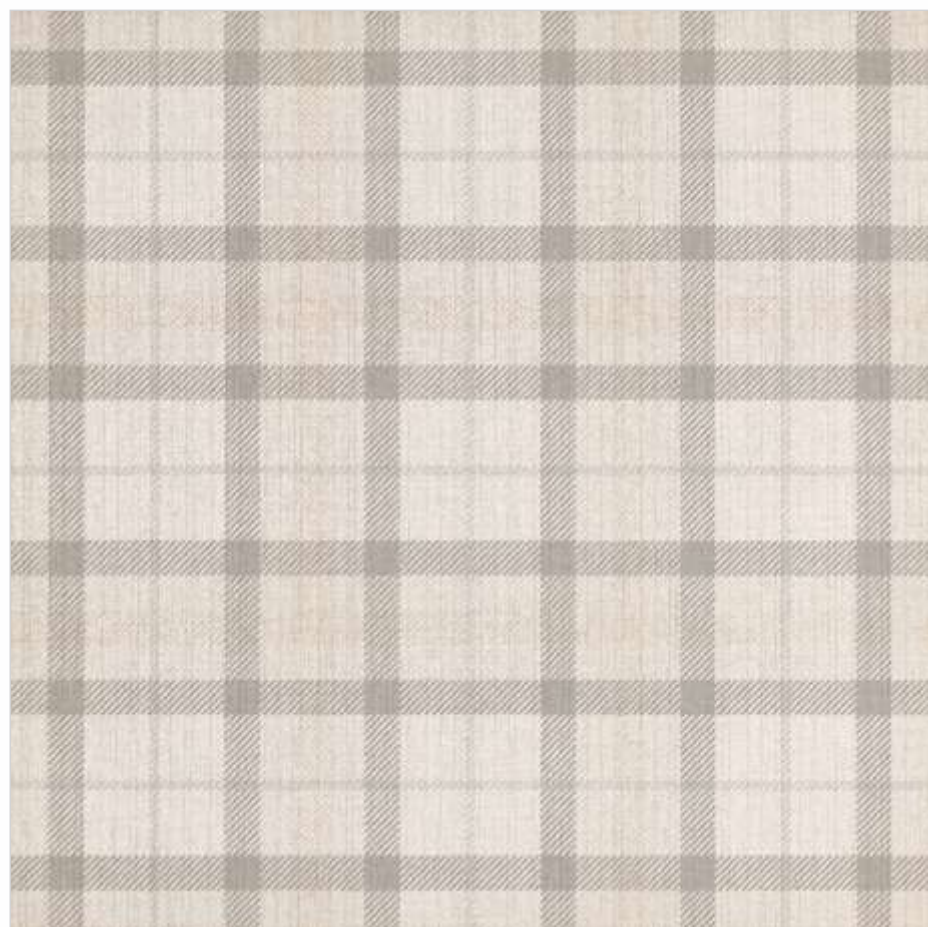

THE ULTIMA
1200x1200 mm

SAHARA GREY

MATT

FABRICO GREY

MATT

FABRICO BEIGE

MATT

FABRICO GREY | MATT