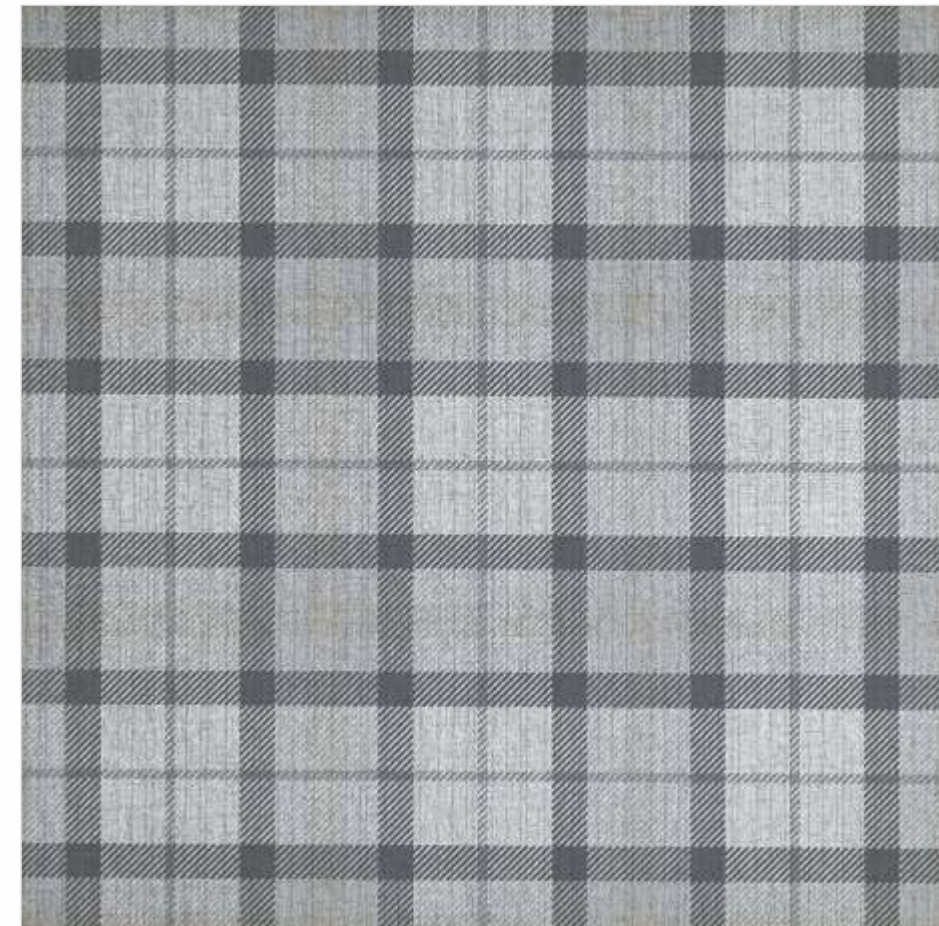

THE ULTIMA
1200x1200 mm

SAHARA GREY

MATT

FABRICO GREY

MATT

FABRICO BEIGE

MATT

FABRICO GREY | MATT